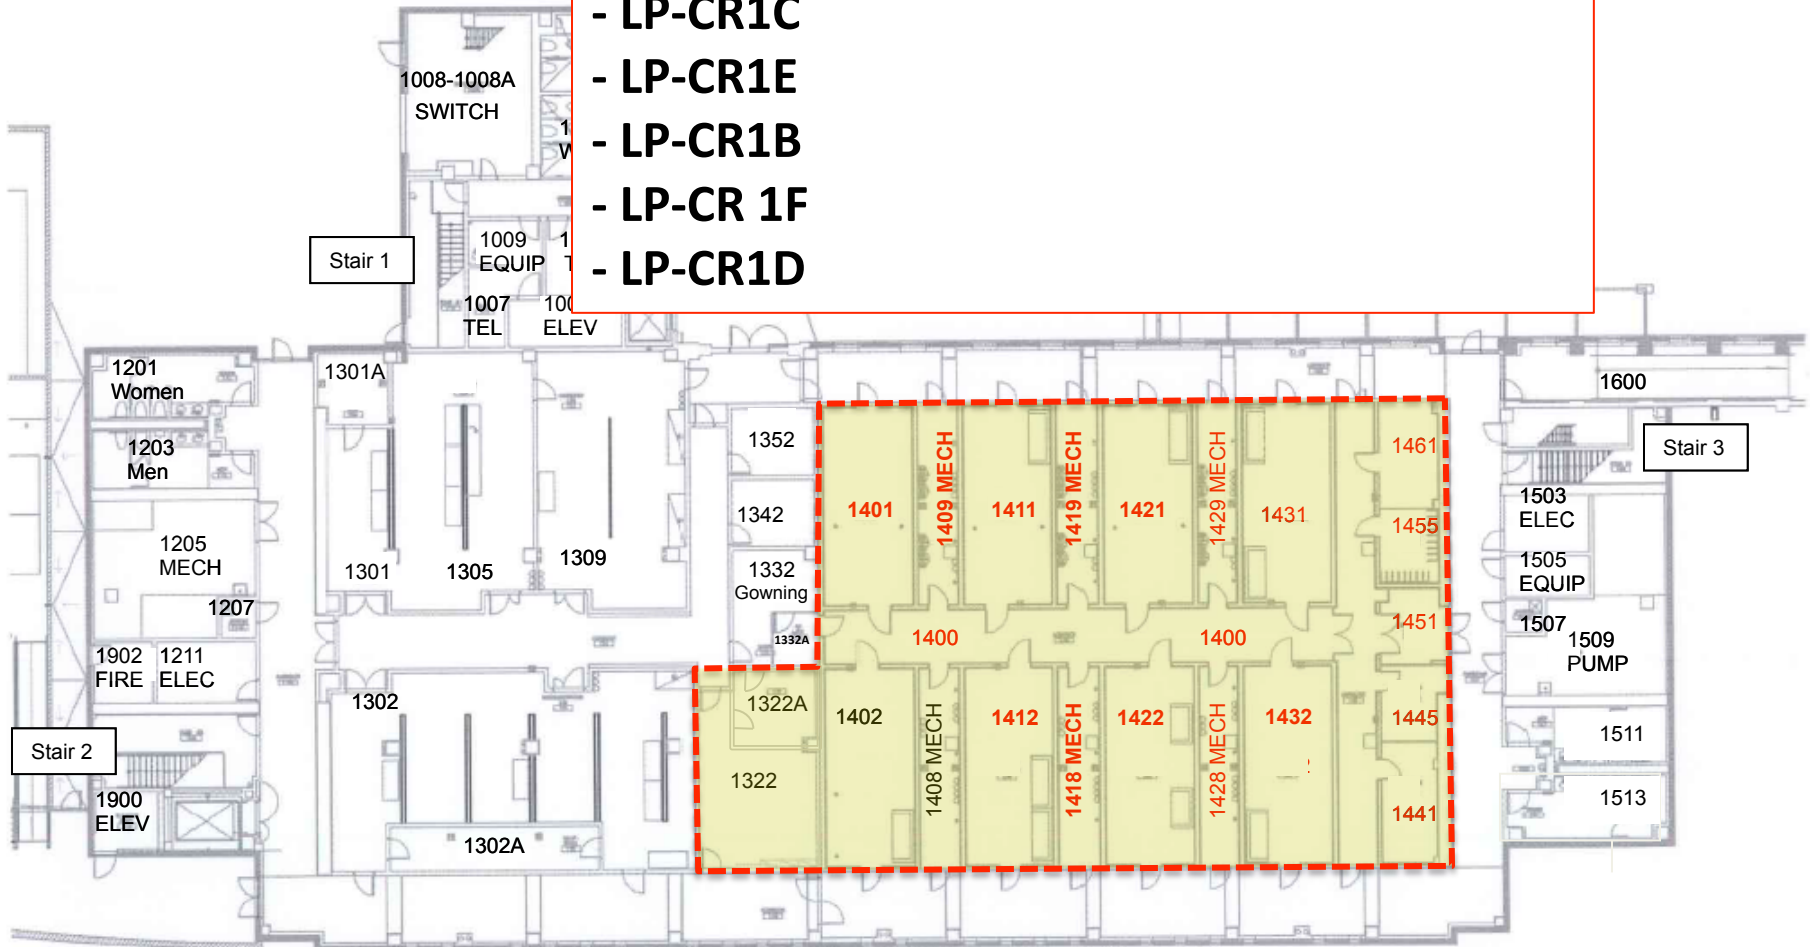

Calit2 – 1st Floor

Critical Planned Power Outage

Friday April 8, 2016

5:00am-8:00am

Regular electrical outlets labeled as follows:

- LP-CR1C
- LP-CR1E
- LP-CR1B
- LP-CR 1F
- LP-CR1D

“Red” Emergency Outlets will NOT be affected